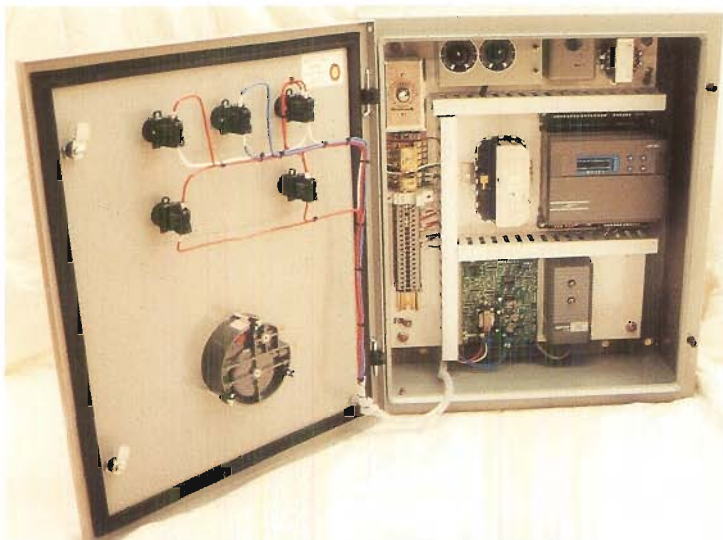

Solutions by

YEADON®

Yeadon® Wind Sensor Control Unit

Wind Sensor Control Cabinet

Yeadon® Energy Wise Control Systems

Wind Sensor Control

Features

Yeadon's proprietary WIND SENSOR provide Air Structures with the most up-to-date sophisticated controls available, to maintain the interior dome pressure and temperature at the most cost effective levels in almost any weather conditions. The Yeadon Wind Sensor Control has been designed by Yeadon specifically for it's Air Supported Structures, and allows for modem monitoring from remote locations.

Yeadon® Wind Sensor Control

Yeadon's Wind Sensor Control is ideal for structures over 25,000 square feet in floor area, to automatically increase or decrease the structure's interior pressure set point to accommodate for the outside wind speed and weather conditions, while providing Yeadon Air Structure owners with the lowest possible energy costs.

Yeadon® Wind Sensor Control can be installed on new as well as existing Yeadon Air Structures.

Features

- 7 Day timer for pressure setback & temperature control to save energy
- Minimum manual adjustment of the dome controls
- On pressure loss, automatically increases fresh air intake to assist the standby fan
- Remote monitoring available with modem connection
- Year Y2K compliant
- Manual override to allow for manual operation
- Status lights for fans, burner, standby fan, air conditioning and pressure indicator
- Automatically increases interior dome pressure to maintain correct dome stability
- Wind Speed Indicator can be mounted on the dome.
- Snow Sensor available as an option.
- Alarm notification to pager, cel phone or PC is available as an option
- 24 Hr. status report printout is also available as an option